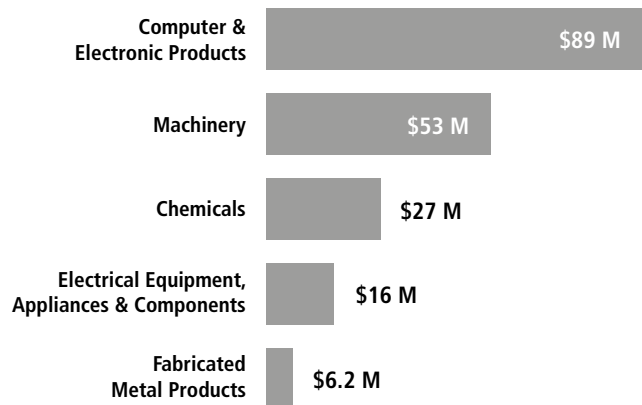

SWISS ECONOMIC IMPACT MINNESOTA

Minnesota Residents of Swiss Descent: 20,031

Employment Supported by Foreign Affiliates 2019

Top Exports of Goods by Industry from Minnesota to Switzerland, 2021

Total Export Value of Goods = \$249 M

Top Imports of Goods by Industry from Switzerland to Minnesota, 2021

Total Import Value of Goods = \$220 M

Swiss Companies Located in Minnesota

Adecco	Hoegger Food Technology	Nespresso	Swissport
Bühler	Ionbond	Nestlé	Syngenta
CEDES	Kuehne+Nagel	Schaffner EMC	Tenthpin
Chubb (ACE)	LafargeHolcim	Schindler	Trikora
Dufry	Landis+Gyr	Sonova	UBS
Ferring	Lindt & Sprüngli	STMicroelectronics	Zurich
Firmenich	Lonza	Swatch	
FRAISA	Nagra	Swiss Steel Group	