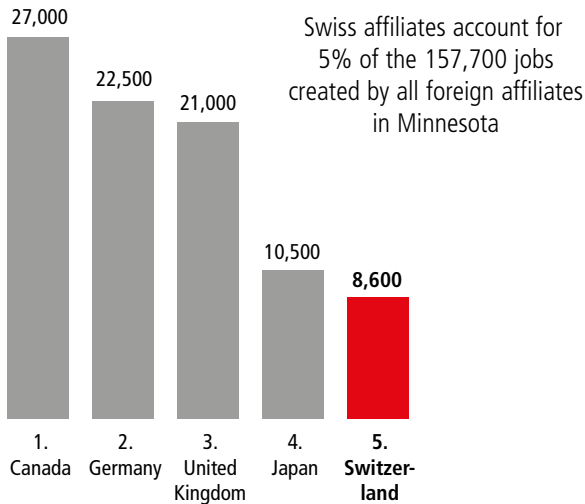

SWISS ECONOMIC IMPACT MINNESOTA

Minnesota Residents of Swiss Descent: 20,031

Employment Supported by Foreign Affiliates 2019

Top Exports of Goods by Industry from Minnesota to Switzerland, 2021

Total Export Value of Goods = \$249 M

Top Imports of Goods by Industry from Switzerland to Minnesota, 2021

Total Import Value of Goods = \$220 M

Swiss Companies Located in Minnesota

Adecco	Hoegger Food Technology	Nespresso	Swissport
Bühler	Ionbond	Nestlé	Syngenta
CEDES	Kuehne+Nagel	Schaffner EMC	Tenthpin
Chubb (ACE)	LafargeHolcim	Schindler	Trikora
Dufry	Landis+Gyr	Sonova	UBS
Ferring	Lindt & Sprüngli	STMicroelectronics	Zurich
Firmenich	Lonza	Swatch	
FRAISA	Nagra	Swiss Steel Group	