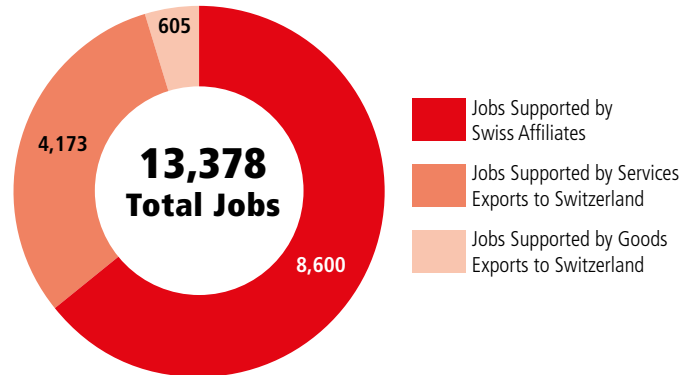

SWISS ECONOMIC IMPACT MINNESOTA

Minnesota Residents of Swiss Descent: 20,031

Employment Supported by Foreign Affiliates 2019

Top Exports of Goods by Industry from Minnesota to Switzerland, 2021

Total Export Value of Goods = \$249 M

Top Imports of Goods by Industry from Switzerland to Minnesota, 2021

Total Import Value of Goods = \$220 M

Swiss Companies Located in Minnesota

Adecco	Hoegger Food Technology	Nespresso	Swissport
Bühler	Ionbond	Nestlé	Syngenta
CEDES	Kuehne+Nagel	Schaffner EMC	Tenthpin
Chubb (ACE)	LafargeHolcim	Schindler	Trikora
Dufry	Landis+Gyr	Sonova	UBS
Ferring	Lindt & Sprüngli	STMicroelectronics	Zurich
Firmenich	Lonza	Swatch	
FRAISA	Nagra	Swiss Steel Group	