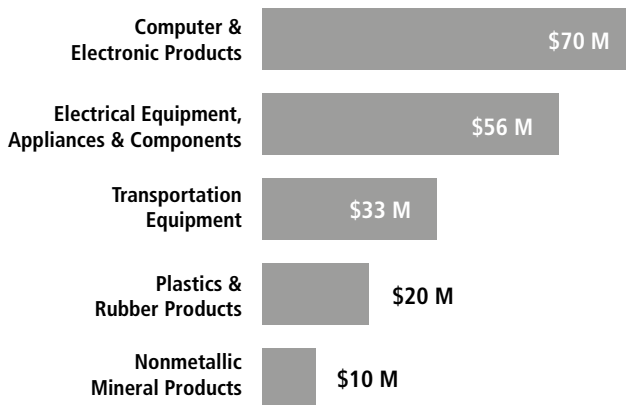

SWISS ECONOMIC IMPACT MINNESOTA

Minnesota Residents of Swiss Descent: 20,031

Employment Supported by Foreign Affiliates 2019

Top Exports of Goods by Industry from Minnesota to Switzerland, 2021

Total Export Value of Goods = \$249 M

Top Imports of Goods by Industry from Switzerland to Minnesota, 2021

Total Import Value of Goods = \$220 M

Swiss Companies Located in Minnesota

Adecco	Hoegger Food Technology	Nespresso	Swissport
Bühler	Ionbond	Nestlé	Syngenta
CEDES	Kuehne+Nagel	Schaffner EMC	Tenthpin
Chubb (ACE)	LafargeHolcim	Schindler	Trikora
Dufry	Landis+Gyr	Sonova	UBS
Ferring	Lindt & Sprüngli	STMicroelectronics	Zurich
Firmenich	Lonza	Swatch	
FRAISA	Nagra	Swiss Steel Group	